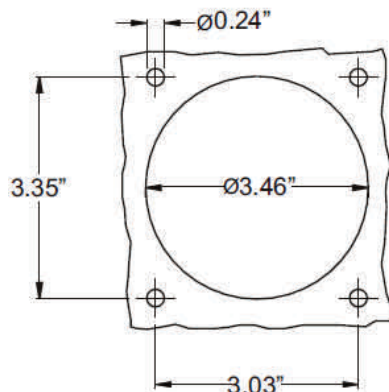

MENNEKES
Electrical Products
277 Fairfield Road
Fairfield, NJ 07004
800-882-7584
www.MENNEKES.com

RECEPTACLE, PANEL MOUNTED

Part No.	ME 460R7W
Description:	60 Amp 3Ø 480Vac 3 Pole, 4 Wire Receptacle
Construction:	Watertight IEC IP 67
Approvals:	 us to UL Standards 1682; 1686 and CSA C22.2 No. 182.1 IEC 60309-1; IEC 60309-2

IEC COLOR CODE: Red**GROUND SOCKET:** 7 Hour Position Mates with Male in 5 Hour Position.

Front View of Receptacle

Panel Cut Out

Wire Range: #4-#8 AWG

Drawing Not to Scale