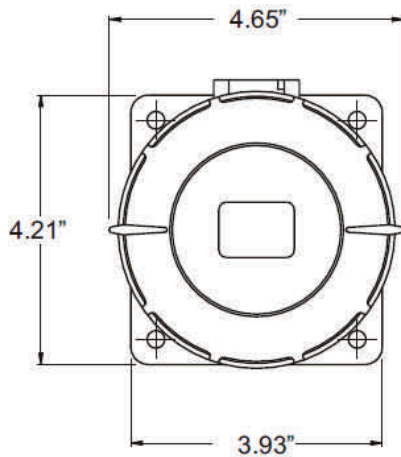

MENNEKES
Electrical Products
277 Fairfield Road
Fairfield, NJ 07004
800-882-7584
www.MENNEKES.com

RECEPTACLE, PANEL MOUNTED

Part No.	ME 460R7W
Description:	60 Amp 3Ø 480Vac 3 Pole, 4 Wire Receptacle
Construction:	Watertight IEC IP 67
Approvals:	 us to UL Standards 1682; 1686 and CSA C22.2 No. 182.1 IEC 60309-1; IEC 60309-2

IEC COLOR CODE: Red**GROUND SOCKET:** 7 Hour Position Mates with Male in 5 Hour Position.

Front View of Receptacle

Panel Cut Out

Wire Range: #4-#8 AWG

Drawing Not to Scale