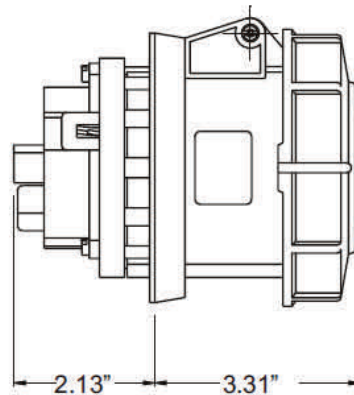

MENNEKES
Electrical Products
277 Fairfield Road
Fairfield, NJ 07004
800-882-7584
www.MENNEKES.com

RECEPTACLE, PANEL MOUNTED

Part No.	ME 460R7W
Description:	60 Amp 3Ø 480Vac 3 Pole, 4 Wire Receptacle
Construction:	Watertight IEC IP 67
Approvals:	 us to UL Standards 1682; 1686 and CSA C22.2 No. 182.1 IEC 60309-1; IEC 60309-2

IEC COLOR CODE: Red**GROUND SOCKET:** 7 Hour Position Mates with Male in 5 Hour Position.

Front View of Receptacle

Panel Cut Out

Wire Range: #4-#8 AWG

Drawing Not to Scale