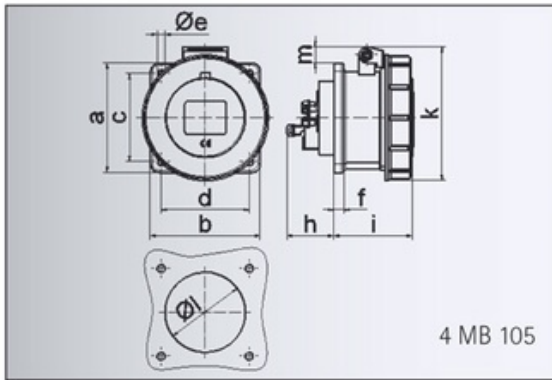

panel mounting socket outlet, straight - flange 75x75, fixing centers 60x60

Product description

Order number	13750
EAN/pcs	4024941137508
Product Group	Panel mounting socket outlet Quick-Connect, straight
Amperage	32A
Poles	3p (2P+PE)
Earth 'Clock' Position	6 h
Voltage	200 up to 250V
Frequency	50 and 60Hz
Protection	IP67
Color code	blue RAL 5015
Connection Design	screwless spring terminals as cage clamp with Kontext-contact
Max. conductor	10,0 mm ²

Further Information

Material

Material of Enclosure	Polyamide
Contact / Contact Carrier	contact carrier made of polyamide, the contacts are brass
Weight/pcs	0.210 kg
Packaging unit	10 pcs

Ampere	16	16	16	32	32	32
Polzahl	3	4	5	3	4	5
a	75,0	75,0	75,0	75,0	75,0	75,0
b	75,0	75,0	75,0	75,0	75,0	75,0
c	60,0	60,0	60,0	60,0	60,0	60,0
d	60,0	60,0	60,0	60,0	60,0	60,0
e ø	5,5	5,5	5,5	5,5	5,5	5,5
f	7,0	7,0	7,0	8,0	8,0	8,0
h	35,5	35,5	35,5	50,0	50,0	50,0
i	57,0	58,0	57,0	65,0	65,0	65,0
k	76,0	83,0	93,0	100,0	100,0	106,0
l ø	45,0	45,0	55,0	60,0	60,0	60,0
m	3,5	7,0	11,5	12,0	12,0	17,0
Leiter mm ² min	1,5	1,5	1,5	2,5	2,5	2,5
Leiter mm ² max	4	4	4	10	10	10