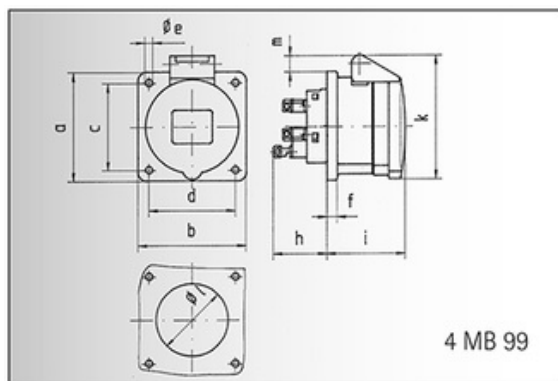

Ampere	16	16	16	32	32	32
Polzahl	3	4	5	3	4	5 5
a	75,0	75,0	75,0	75,0	75,0	75,0
b	75,0	75,0	75,0	75,0	75,0	75,0
c	60,0	60,0	60,0	60,0	60,0	60,0
d	60,0	60,0	60,0	60,0	60,0	60,0
e $\emptyset$	5,5	5,5	5,5	5,5	5,5	5,5
f	7,0	7,0	7,0	8,0	8,0	8,0
h	35,5	35,5	35,5	50,0	50,0	50,0
i	50,0	50,0	51,0	60,0	60,0	60,0
k	74,0	84,0	91,0	94,0	94,0	102,0
l $\emptyset$	45,0	45,0	55,0	60,0	60,0	60,0
m	3,5	7,0	11,5	12,0	12,0	17,0
Leiter mm² min	1,5	1,5	1,5	2,5	2,5	2,5
Leiter mm² max	4	4	4	10	10	10