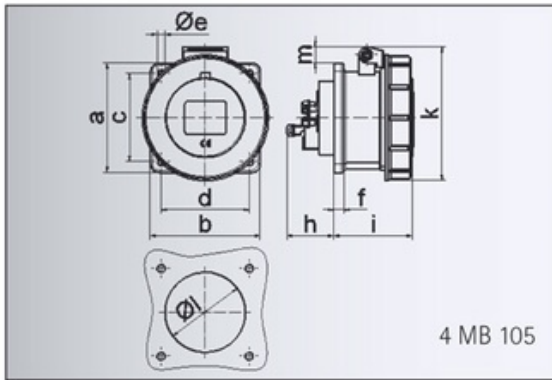

panel mounting socket outlet, straight - flange 75x75, fixing centers 60x60

Product description

Order number	13756
EAN/pcs	4024941137560
Product Group	Panel mounting socket outlet Quick-Connect, straight
Amperage	32A
Poles	4p (3P+PE)
Earth 'Clock' Position	6 h
Voltage	380 up to 415V
Frequency	50 and 60Hz
Protection	IP67
Color code	red RAL 3000
Connection Design	screwless spring terminals as cage clamp with Kontext-contact
Max. conductor	10,0 mm ²

Further Information

Material

Material of Enclosure	Polyamide
Contact / Contact Carrier	contact carrier made of polyamide, the contacts are brass
Weight/pcs	0.223 kg
Packaging unit	10 pcs

Ampere	16	16	16	32	32	32
Polzahl	3	4	5	3	4	5
a	75,0	75,0	75,0	75,0	75,0	75,0
b	75,0	75,0	75,0	75,0	75,0	75,0
c	60,0	60,0	60,0	60,0	60,0	60,0
d	60,0	60,0	60,0	60,0	60,0	60,0
e ø	5,5	5,5	5,5	5,5	5,5	5,5
f	7,0	7,0	7,0	8,0	8,0	8,0
h	35,5	35,5	35,5	50,0	50,0	50,0
i	57,0	58,0	57,0	65,0	65,0	65,0
k	76,0	83,0	93,0	100,0	100,0	106,0
l ø	45,0	45,0	55,0	60,0	60,0	60,0
m	3,5	7,0	11,5	12,0	12,0	17,0
Leiter mm ² min	1,5	1,5	1,5	2,5	2,5	2,5
Leiter mm ² max	4	4	4	10	10	10