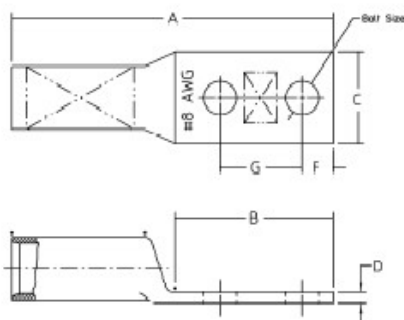

Long Barrel Copper Lug T&B Catalog Number:

54862BE

UPC Number:

78621089802

Status:

Active

Description:

Copper Two-Hole Lug - Straight Long Barrel - max 35KV, 2/0 AWG Wire, 1/2" Bolt Size, 1 3/4" Hole Spacing, Tin Plated Blind End, Black 45

General

Material	Copper
Finish	Tin Plated
Wire Size	2/0 AWG
Number of Studs	2
Stud Size	1/2
Bolt Hole Spacing	1 3/4
Tongue Angle	Straight
Barrel Length	Long
Barrel Shape	Standard
Tongue Width	Standard
Peep Hole	N
Marking	Standard
Hole Shape	Round
Die Color	Black
Die Code	45

Dimension Information

A (inches)	4.453
B (inches)	2.938
C (inches)	.828
D (inches)	.125
E (inches)	.578
F (inches)	.625
G (inches)	1.75

Tooling

Connector & Tooling Chart	Available on Website
---------------------------	----------------------