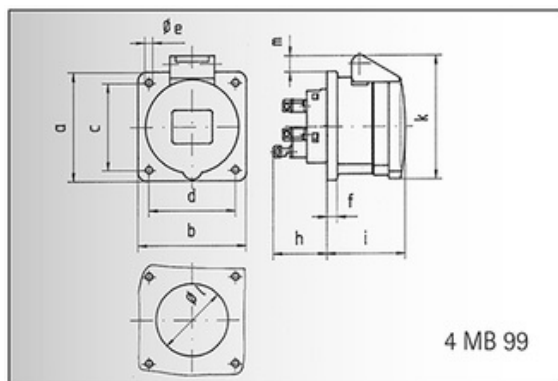

Ampere	16	16	16	32	32	32
Polzahl	3	4	5	3	4	5 5
a	75,0	75,0	75,0	75,0	75,0	75,0
b	75,0	75,0	75,0	75,0	75,0	75,0
c	60,0	60,0	60,0	60,0	60,0	60,0
d	60,0	60,0	60,0	60,0	60,0	60,0
e $\varnothing$	5,5	5,5	5,5	5,5	5,5	5,5
f	7,0	7,0	7,0	8,0	8,0	8,0
h	35,5	35,5	35,5	50,0	50,0	50,0
i	50,0	50,0	51,0	60,0	60,0	60,0
k	74,0	84,0	91,0	94,0	94,0	102,0
l $\varnothing$	45,0	45,0	55,0	60,0	60,0	60,0
m	3,5	7,0	11,5	12,0	12,0	17,0
Leiter mm² min	1,5	1,5	1,5	2,5	2,5	2,5
Leiter mm² max	4	4	4	10	10	10