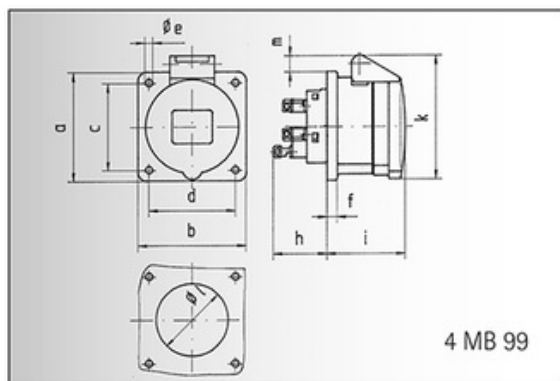

panel mounting socket outlet, straight - flange 75x75, fixing centers 60x60

Product description

Order number	13686
EAN/pcs	4024941136860
Product Group	Panel mounting socket outlet Quick-Connect, straight
Amperage	16A
Poles	3p (2P+PE)
Earth 'Clock' Position	6 h
Voltage	200 up to 250V
Frequency	50 and 60Hz
Protection	IP44
Color code	blue RAL 5015
Connection Design	screwless spring terminals as cage clamp with Kontext-contact
Max. conductor	4,0 mm ²

Further Information

Material

Material of Enclosure	Polyamide
Contact / Contact Carrier	contact carrier made of polyamide, the contacts are brass
Weight/pcs	0.102 kg
Packaging unit	10 pcs

Ampere	16	16	16	32	32	32
Polzahl	3	4	5	3	4	5 5
a	75,0	75,0	75,0	75,0	75,0	75,0
b	75,0	75,0	75,0	75,0	75,0	75,0
c	60,0	60,0	60,0	60,0	60,0	60,0
d	60,0	60,0	60,0	60,0	60,0	60,0
e \emptyset	5,5	5,5	5,5	5,5	5,5	5,5
f	7,0	7,0	7,0	8,0	8,0	8,0
h	35,5	35,5	35,5	50,0	50,0	50,0
i	50,0	50,0	51,0	60,0	60,0	60,0
k	74,0	84,0	91,0	94,0	94,0	102,0
l \emptyset	45,0	45,0	55,0	60,0	60,0	60,0
m	3,5	7,0	11,5	12,0	12,0	17,0
Leiter mm ² min	1,5	1,5	1,5	2,5	2,5	2,5
Leiter mm ² max	4	4	4	10	10	10