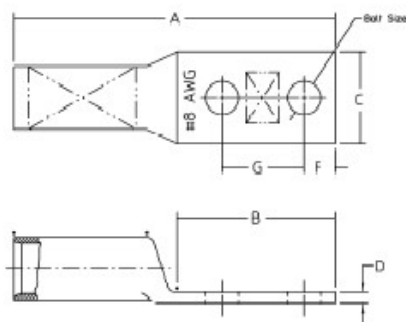

## Long Barrel Copper Lug T&B Catalog Number:

**UPC Number:**  
**Status:**  
**Description:**

54876BE  
78621088273  
Active

Copper Two-Hole Lug - Straight Long Barrel - max 35KV, 500 kcmil Wire, 1/2" Bolt Size, 1 3/4" Hole Spacing, Tin Plated Blind End, Brown 87

### General

Material	Copper
Finish	Tin Plated
Wire Size	500 kcmil
Number of Studs	2
Stud Size	1/2
Bolt Hole Spacing	1 3/4
Tongue Angle	Straight
Barrel Length	Long
Barrel Shape	Standard
Tongue Width	Standard
Peep Hole	N
Marking	Standard
Hole Shape	Round
Die Color	Brown
Die Code	87

### Dimension Information

A (inches)	5.953
B (inches)	2.984
C (inches)	1.609
D (inches)	.219
E (inches)	1.094
F (inches)	.5
G (inches)	1.75

### Notes

Dimensions given for reference only. Dimensions may vary up to +/- .030.