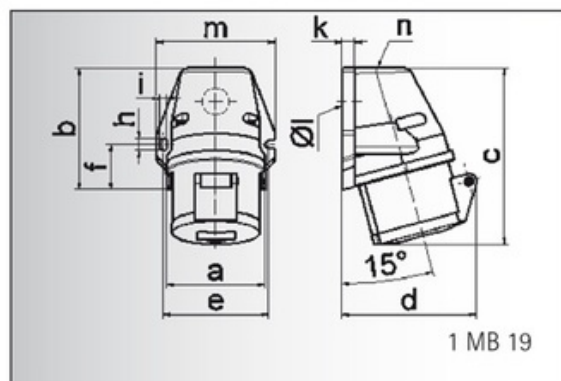

Ampere	16	16	16	32	32	32
Polzahl	3	4	5	3	4	5
a	59,5	72,4	72,4	79,1	79,1	79,1
b	90,0	90,0	90,0	92,0	92,0	92,0
c	130,0	130,0	131,0	142,0	142,0	142,0
d	85,0	96,0	98,0	103,0	103,0	106,0
e	62,0	77,0	77,0	84,0	84,0	84,0
f	33,5	33,5	33,5	30,0	30,0	30,0
h	9,0	9,0	9,0	9,0	9,0	9,0
i	5,5	5,5	5,5	5,5	5,5	5,5
k	8,0	9,0	9,0	9,0	9,0	9,0
l ø	21,0	21,0	21,0	21,0	21,0	21,0
m	72,0	87,0	87,0	94,0	94,0	94,0
n	M 20	M 25	M 25	M 25	M 25	M 25
Leiter mm² min	1,5	1,5	1,5	2,5	2,5	2,5
Leiter mm² max	4	4	4	10	10	10