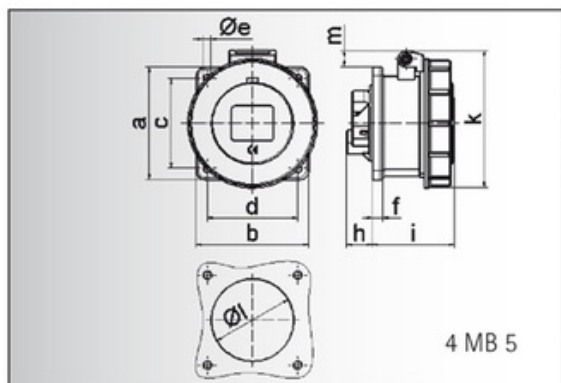

Ampere	16	16	16	32	32	32
Polzahl	3	4	5	3	4	5
a	75,0	75,0	75,0	75,0	75,0	75,0
b	75,0	75,0	75,0	75,0	75,0	75,0
c	60,0	60,0	60,0	60,0	60,0	60,0
d	60,0	60,0	60,0	60,0	60,0	60,0
e Ø	5,5	5,5	5,5	5,5	5,5	5,5
f	7,0	7,0	7,0	8,0	8,0	8,0
h	17,0	26,0	17,0	36,0	36,0	19,0
i	57,0	58,0	57,0	65,0	65,0	65,0
k	76,0	83,0	93,0	100,0	100,0	106,0
l Ø	45,0	45,0	55,0	60,0	60,0	60,0
m	3,5	7,0	11,5	12,0	12,0	17,0
Leiter mm² min	1,5	1,5	1,5	2,5	2,5	2,5
Leiter mm² max	4	4	4	10	10	10