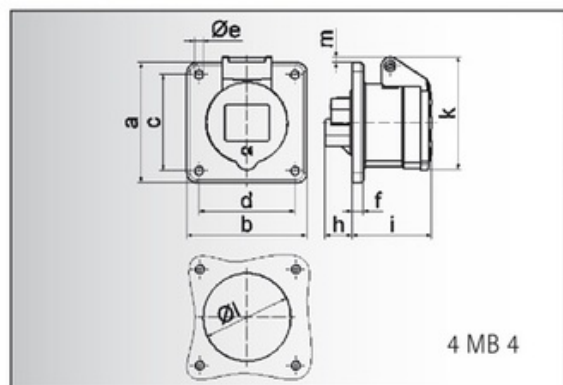

panel mounting socket outlet, straight - flange 75x75, fixing centers 60x60

Product description

Order number	1324
EAN/pcs	4024941013246
Product Group	GT panel mounting socket outlet straight
Amperage	16A
Poles	4p (3P+PE)
Earth 'Clock' Position	6 h
Voltage	380 up to 415V
Frequency	50 and 60Hz
Protection	IP44
Color code	red RAL 3000
Connection Design	screw terminal
Max. conductor	4,0 mm ²

Further Information

Material

Material of Enclosure	Polyamide
Contact / Contact Carrier	contact carrier made of polyamide, the contacts are brass
Weight/pcs	0.138 kg
Packaging unit	10 pcs

Ampere	16	16	16	32	32	32
Polzahl	3	4	5	3	4	5
a	75,0	75,0	75,0	75,0	75,0	75,0
b	75,0	75,0	75,0	75,0	75,0	75,0
c	60,0	60,0	60,0	60,0	60,0	60,0
d	60,0	60,0	60,0	60,0	60,0	60,0
e Ø	5,5	5,5	5,5	5,5	5,5	5,5
f	7,0	7,0	7,0	8,0	8,0	8,0
h	17,0	26,0	17,0	36,0	36,0	19,0
i	51,0	53,0	53,0	62,0	62,0	62,0
k	70,0	80,0	85,0	90,0	90,0	98,0
l Ø	45,0	45,0	55,0	60,0	60,0	60,0
m	3,5	7,0	11,5	12,0	12,0	17,0
Leiter mm ² min	1,5	1,5	1,5	2,5	2,5	2,5
Leiter mm ² max	4	4	4	10	10	10