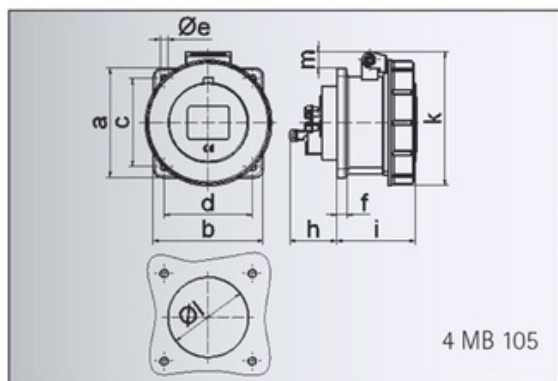

panel mounting socket outlet, straight - flange 75x75, fixing centers 60x60

Product description

Order number	13739
EAN/pcs	4024941137393
Product Group	Panel mounting socket outlet Quick-Connect, straight
Amperage	16A
Poles	4p (3P+PE)
Earth 'Clock' Position	6 h
Voltage	380 up to 415V
Frequency	50 and 60Hz
Protection	IP67
Color code	red RAL 3000
Connection Design	screwless spring terminals as cage clamp with Kontext-contact
Max. conductor	4,0 mm ²

Further Information

Material

Material of Enclosure	Polyamide
Contact / Contact Carrier	contact carrier made of polyamide, the contacts are brass
Weight/pcs	0.142 kg
Packaging unit	10 pcs

Ampere	16	16	16	32	32	32
Polzahl	3	4	5	3	4	5
a	75,0	75,0	75,0	75,0	75,0	75,0
b	75,0	75,0	75,0	75,0	75,0	75,0
c	60,0	60,0	60,0	60,0	60,0	60,0
d	60,0	60,0	60,0	60,0	60,0	60,0
e ø	5,5	5,5	5,5	5,5	5,5	5,5
f	7,0	7,0	7,0	8,0	8,0	8,0
h	35,5	35,5	35,5	50,0	50,0	50,0
i	57,0	58,0	57,0	65,0	65,0	65,0
k	76,0	83,0	93,0	100,0	100,0	106,0
l ø	45,0	45,0	55,0	60,0	60,0	60,0
m	3,5	7,0	11,5	12,0	12,0	17,0
Leiter mm ² min	1,5	1,5	1,5	2,5	2,5	2,5
Leiter mm ² max	4	4	4	10	10	10