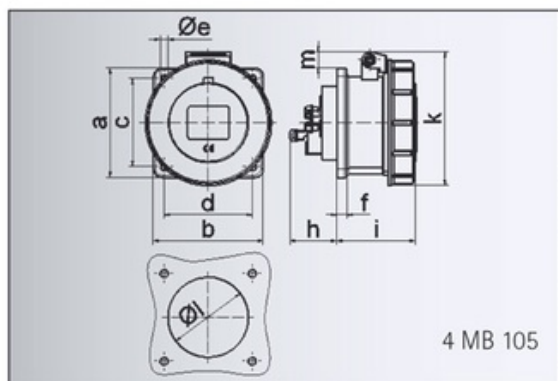

panel mounting socket outlet, straight - flange 75x75, fixing centers 60x60

Product description

Order number	13734
EAN/pcs	4024941137348
Product Group	Panel mounting socket outlet Quick-Connect, straight
Amperage	16A
Poles	3p (2P+PE)
Earth 'Clock' Position	6 h
Voltage	200 up to 250V
Frequency	50 and 60Hz
Protection	IP67
Color code	blue RAL 5015
Connection Design	screwless spring terminals as cage clamp with Kontext-contact
Max. conductor	4,0 mm ²

Further Information

Material

Material of Enclosure	Polyamide
Contact / Contact Carrier	contact carrier made of polyamide, the contacts are brass
Weight/pcs	0.129 kg
Packaging unit	10 pcs

Ampere	16	16	16	32	32	32
Polzahl	3	4	5	3	4	5
a	75,0	75,0	75,0	75,0	75,0	75,0
b	75,0	75,0	75,0	75,0	75,0	75,0
c	60,0	60,0	60,0	60,0	60,0	60,0
d	60,0	60,0	60,0	60,0	60,0	60,0
e ø	5,5	5,5	5,5	5,5	5,5	5,5
f	7,0	7,0	7,0	8,0	8,0	8,0
h	35,5	35,5	35,5	50,0	50,0	50,0
i	57,0	58,0	57,0	65,0	65,0	65,0
k	76,0	83,0	93,0	100,0	100,0	106,0
l ø	45,0	45,0	55,0	60,0	60,0	60,0
m	3,5	7,0	11,5	12,0	12,0	17,0
Leiter mm ² min	1,5	1,5	1,5	2,5	2,5	2,5
Leiter mm ² max	4	4	4	10	10	10